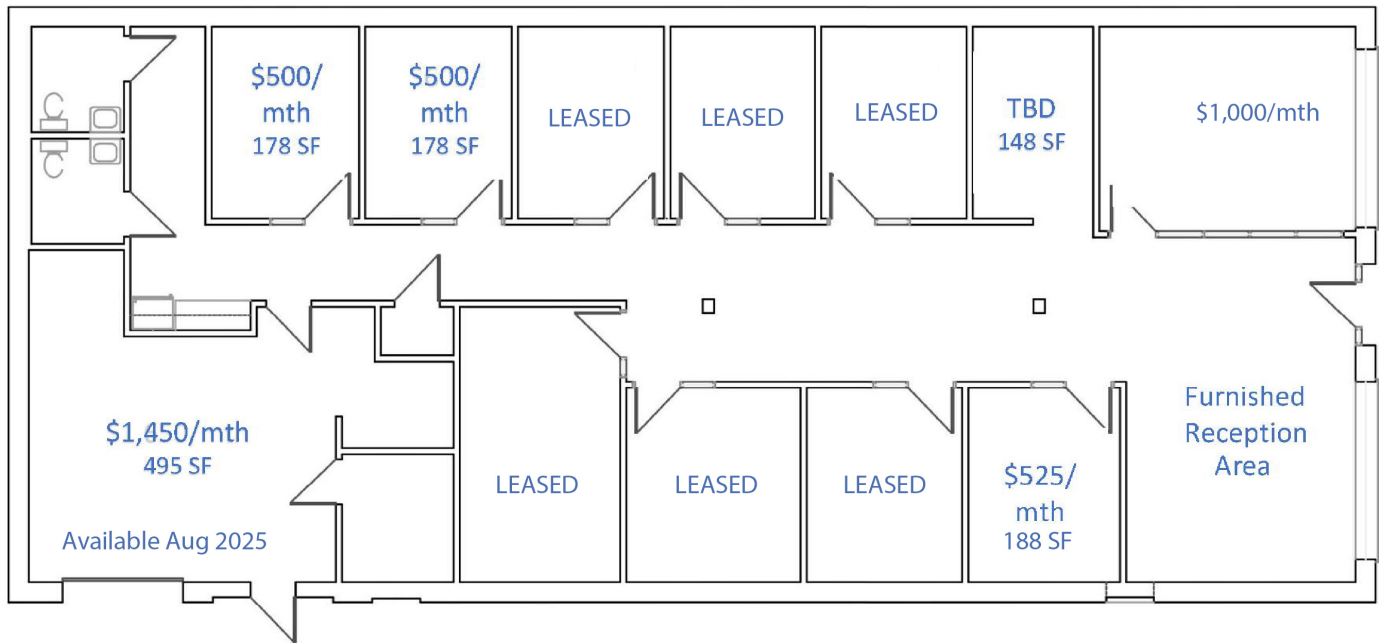

BROOKSTOWN PRIVATE OFFICE SUITES

LOCATION

Address	11 Brookstown Avenue				
City	Winston-Salem	Zip Code	27101	County	Forsyth

PROPERTY DETAILS

Property Type	Office	Avail SF ±	178 - 3,422	Acres ±	0.9
Restrooms ±	2	Ceiling Height ±	9'	Parking ±	5+
Office SF ±	178 - 3,422	Retail SF ±	3,422 w/ Change of Use	Roof	Flat/Membrane
SF per Floor ±	3,422	Year Built ±	1945	Bldg Exterior	Brick

UTILITIES

Electrical	Duke	Water/Sewer	Municipal
Heat	Electric	Gas	Piedmont

TAX INFORMATION

Zoning	PB	Tax Block	64
Tax PIN	6835-24-6433	Tax Lots	111B

PRICING & TERMS

Per Suite Lease Price	From $500/month	Lease Type	Full Service